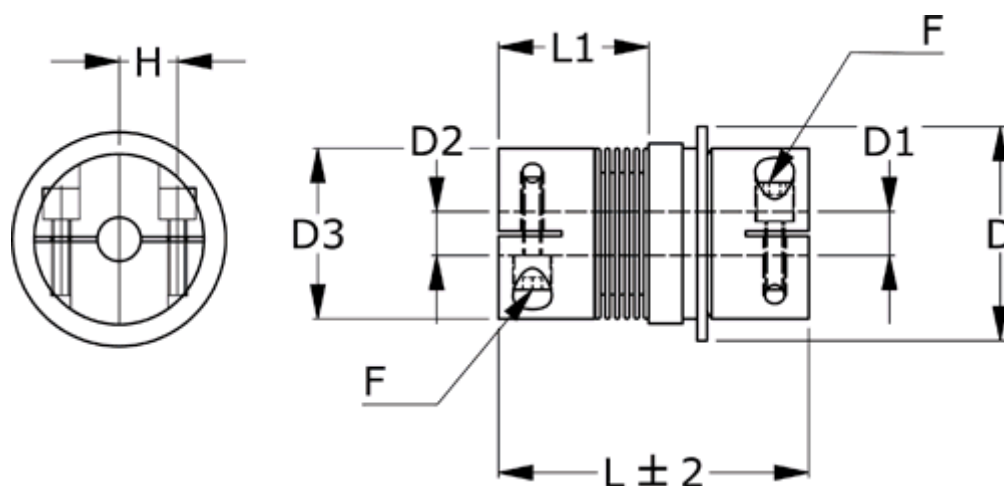

Article number: 335015001704550D2

Description: Safety coupling BKK 500 multiposition  
Length 170 mm, bore 45/50 mm, TKn max 500 NM

## Measures

D = 129

D1 = 50

D2 = 45

D3 = 122.0

F = M12

H = 42.0

L = 170

L1 = 81.0

Nom. torque NM (TKn) = 500NM overload torque range 2

Position engagement = C = Synchronous

s = 2.0